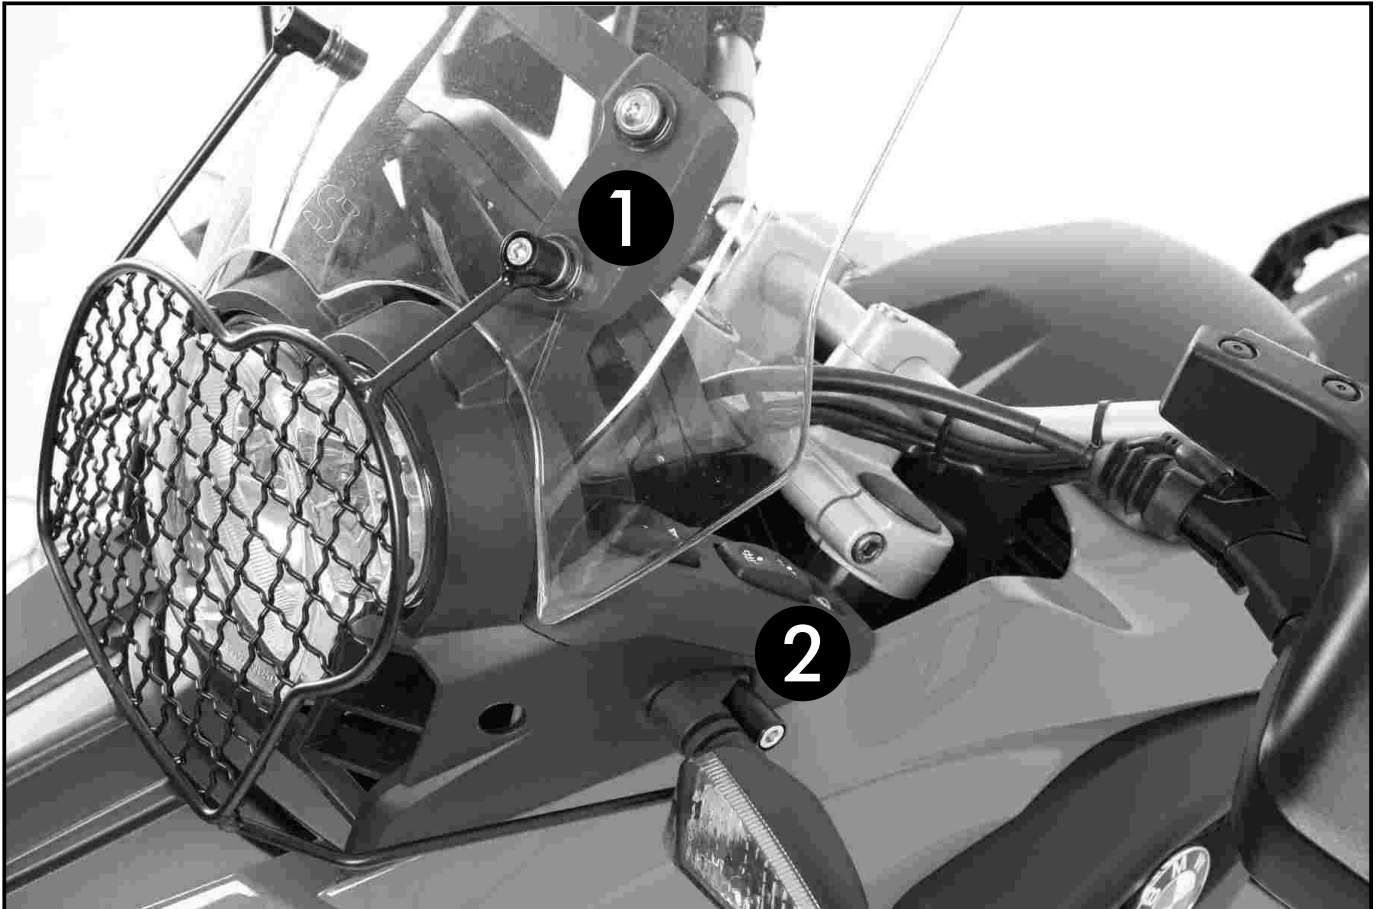

Unscrew the original front screws of the blinker mounting.
Unscrew the original bottom screws of the windshield mounting. All screws are obsolete.

Fix the grille with allen screws M5 x 35 at the windscreen ①
and with allen screws M6 x 35 at the blinkers. ②

Assembling instructions

**Control all screw connections after the assembling for tightness!
Please notice our enclosed service information.**

Also available:

Lock it side carrier/Alurack rear rack/C-Bow holder/Center stand/Engine protection plate/Engine guard
More accessories are in progress.