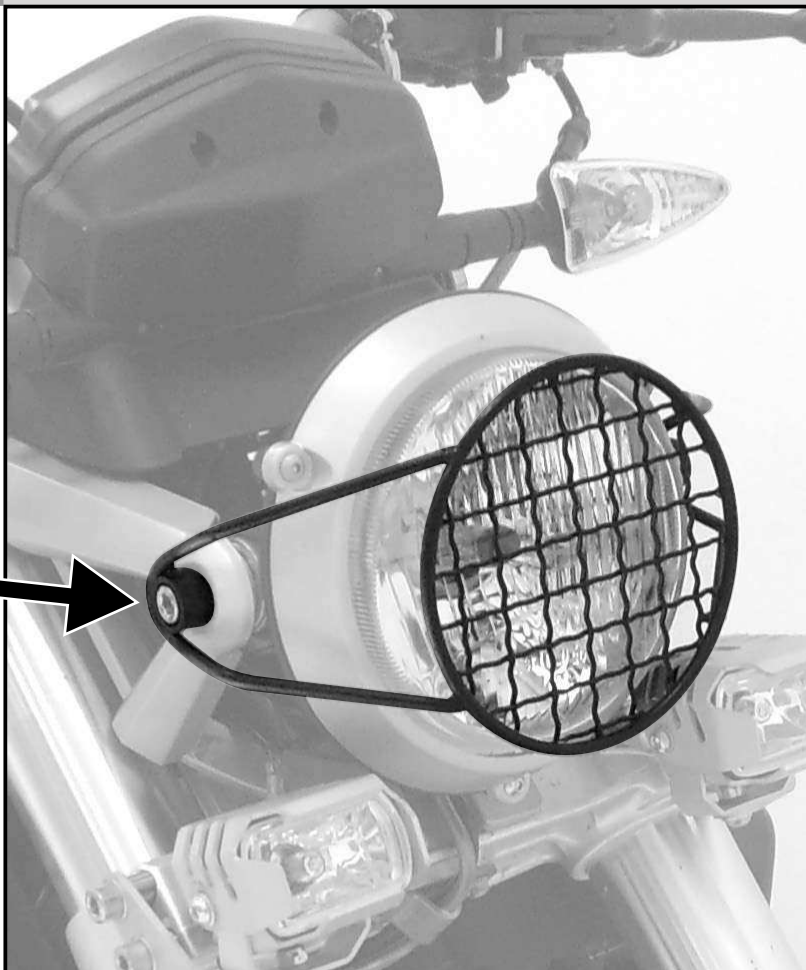

Assembling instructions

The headlight grille will be fixed at the original fixing points of the headlight. Unscrew the marked original screws at the left and the right side and fix the headlight grille with the allen screws M8 x 45.

After that, it might be necessary, to correct the position of the headlights.