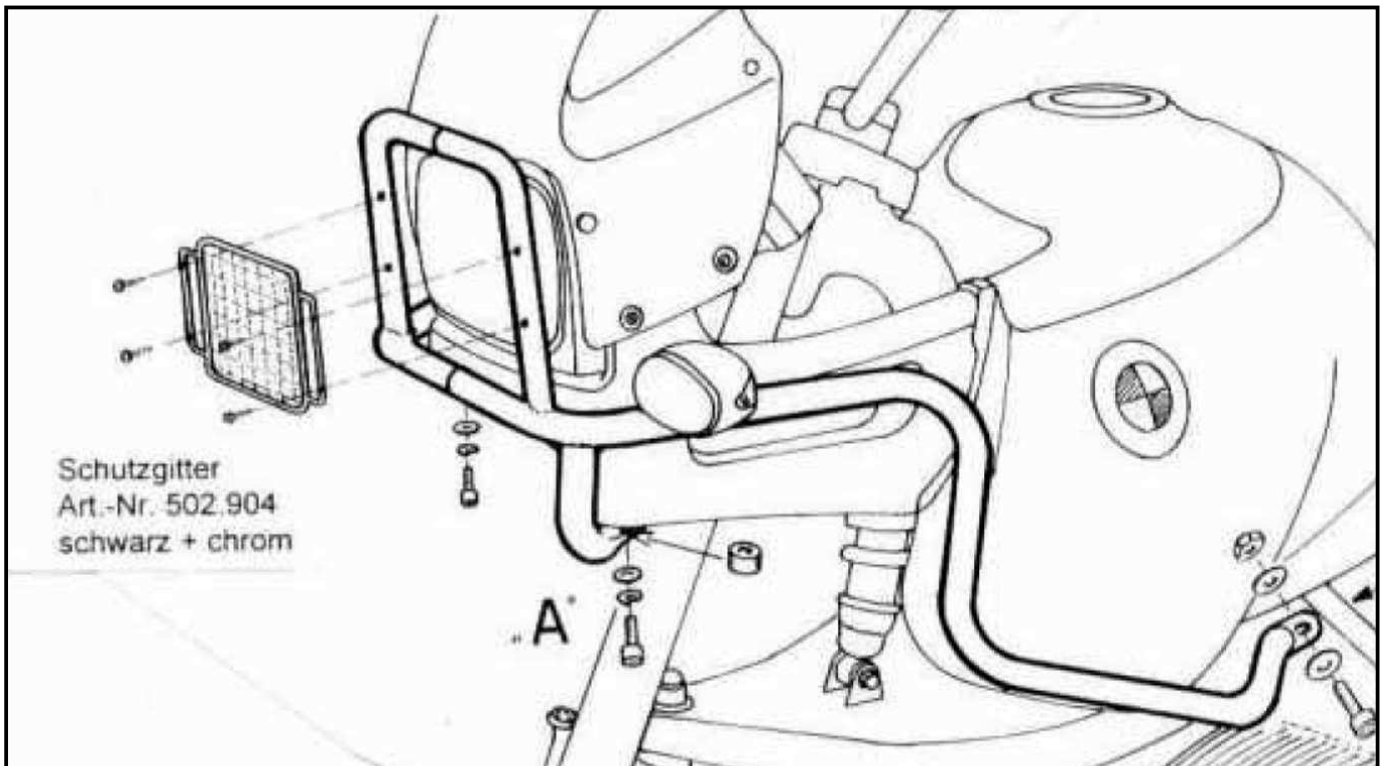

Assembling instructions

Kit

1x Headlight grilles
4x self-tapping screws

Fastening of the grilles:
position at the crash bar, mark the fixing points and
drill. To fix, use the self-tapping screws.

Notice:

Mountable only in connection with our
engine/tank guard 502903.