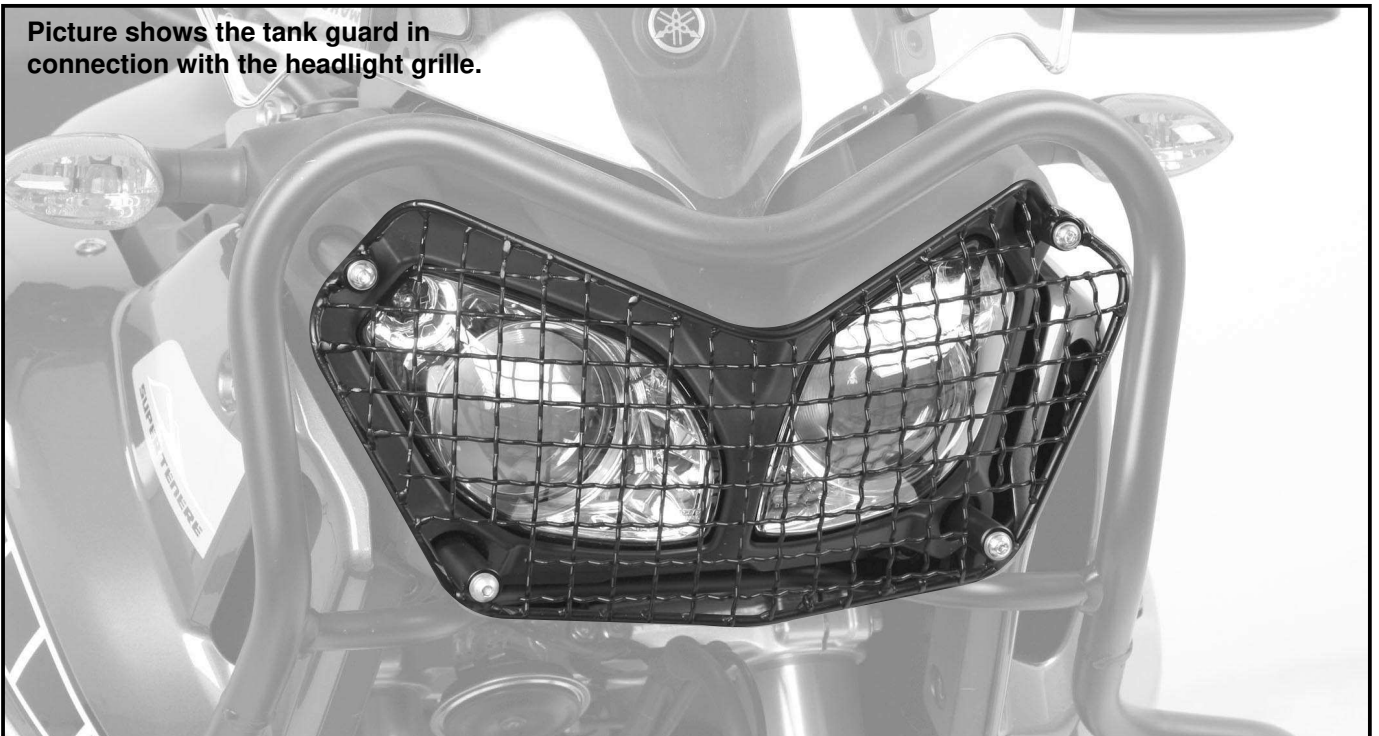

Assembling instructions

1	700007375	headlight grilles	Unscrew the original screws of the headlight cover. They are obsolete.
4	150.724	filister head screw M6x80	Fix the grille with filister head screws M6x80 and washers Ø6,4.
4	150.809	washers Ø6,4	

Picture shows the tank guard in connection with the headlight grille.