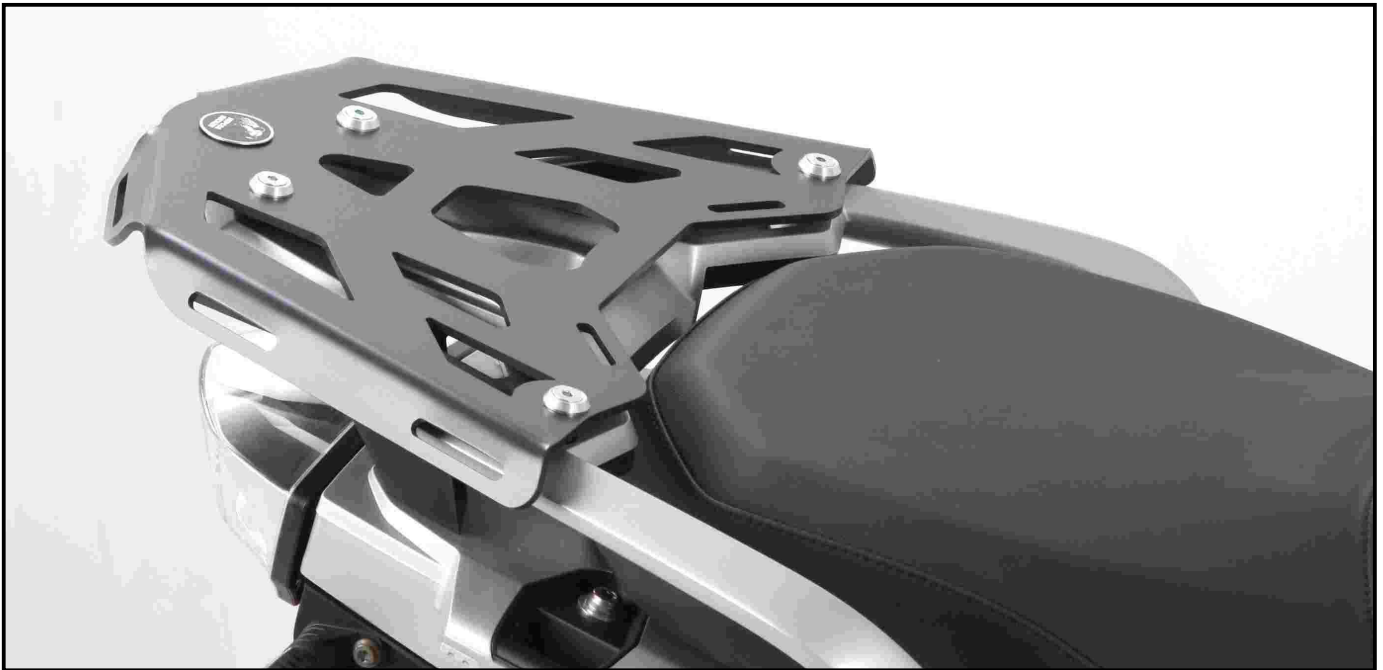

Control all screw connections after the assembling for tightness!
Please notice our enclosed service information.

Item-no. for the colour anthracite 05
also available in silver (09)

Also available:

Side carrier (Lock it System, removable)