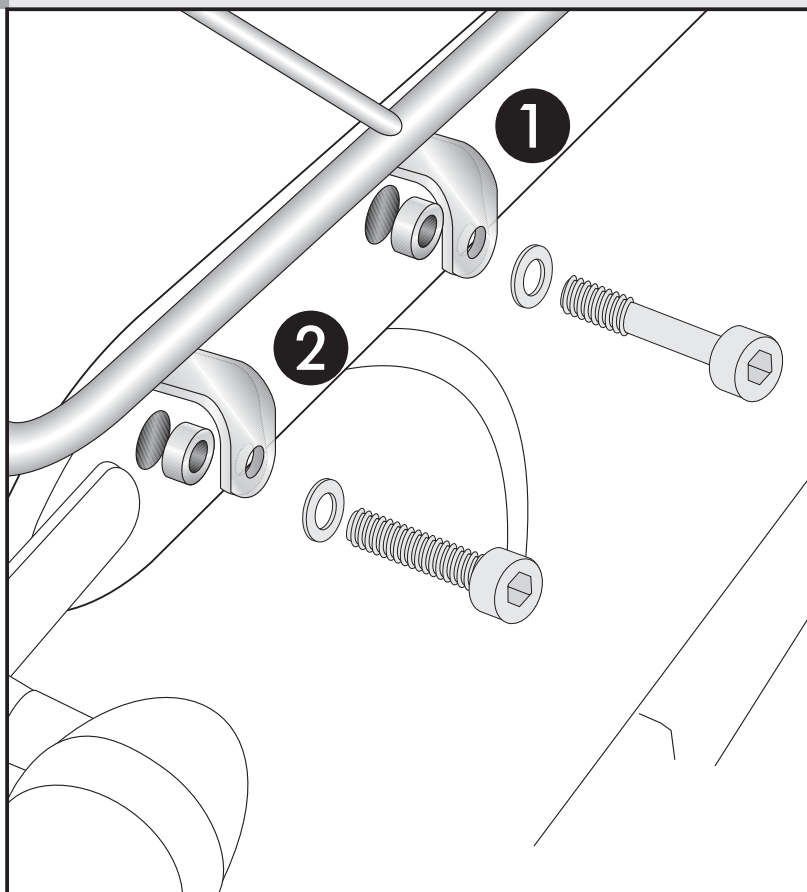

Assembling instructions

Fastening of the rear rack left+right top: **1**

Front: **1**
 On the chrome cover. Sandwich spacer
 ø18 x ø11 x 7 mm.
 Use allen screw M 10 x 50 x 1,25 and
 washer ø10,5.

Rear: **2**
 On the chrome cover. Sandwich spacer
 ø18 x ø11 x 7 mm.
 Use allen screw M 10 x 40 x 1,25 and
 washer ø10,5.