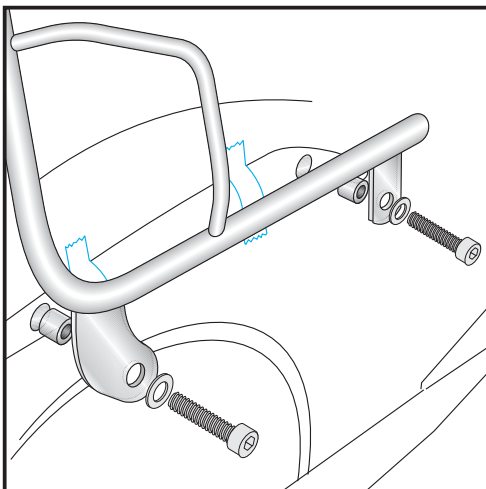

2

Fastening of the rear rack left+right:

with allen screws M8 x 65 and washers $\varnothing 8,4$.

Sandwich spacer $\varnothing 18 \times \varnothing 9 \times 15$ between chromed cover and rear rack.

each 4x