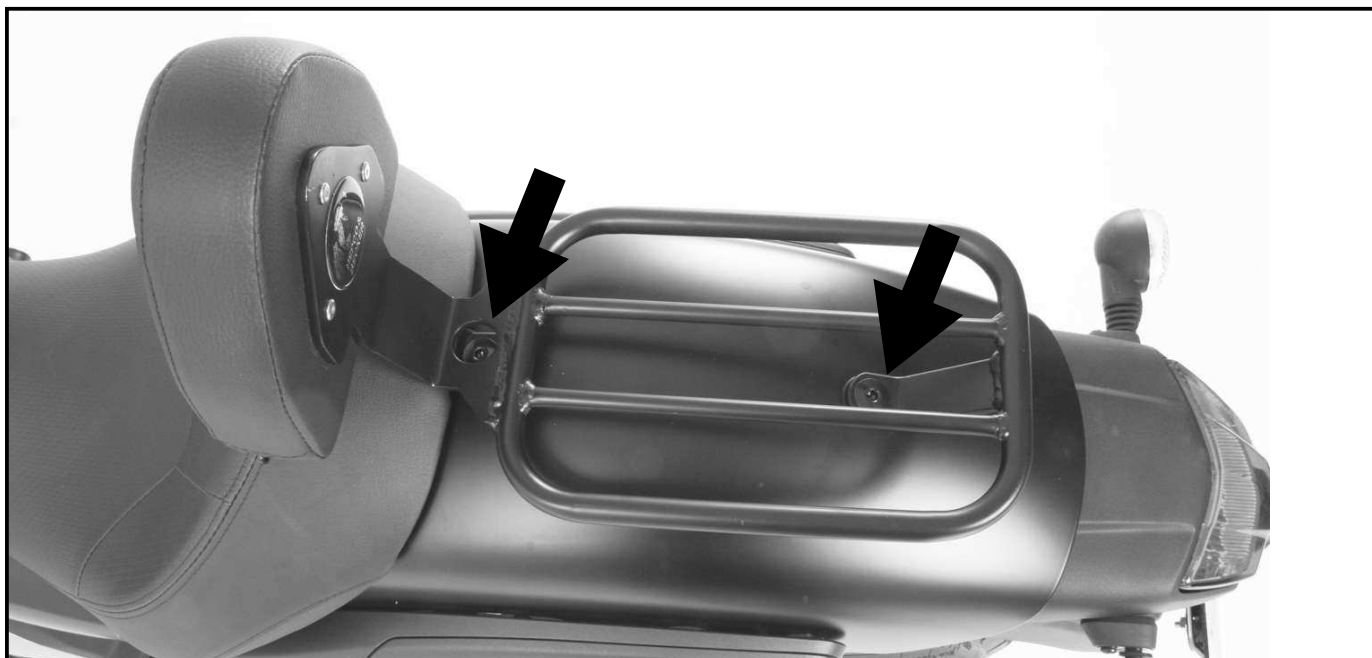

KAWASAKI Vulcan S
from date of manufacture 2015

Solorack with back rest
item-no.: 6112523 00 01 black

Solorack without back rest
item-no.: 6002523 00 01 black

- Side cases
- Top cases
- luggage frames
- Lock it system
- Softbags
- Aluminium luggage
- Leather luggage
- Protection bars
- Center stands
- Chopper parts
- Accessories

Assembling instructions

Preparing:

Dismantle passengers seat.
Dismantle holder shown in the picture.
Holder is obsolete.

Fastening of the Solorack:

at the original bolting points with original screws

Also available:
Engine guard
C-Bow Holder for softbags

Item-No. 5012524 00 01 black
Item-No. 6302524 00 01 black

More accessories: see our homepage.

Hepco & Becker GmbH
An der Steinmauer 6
D-66955 Pirmasens
Germany

Tel.: +49 6331 - 1453 - 100
Fax: +49 6331 - 1453 - 120
eMail: vertrieb@hepco-becker.de
www.hepco-becker.de