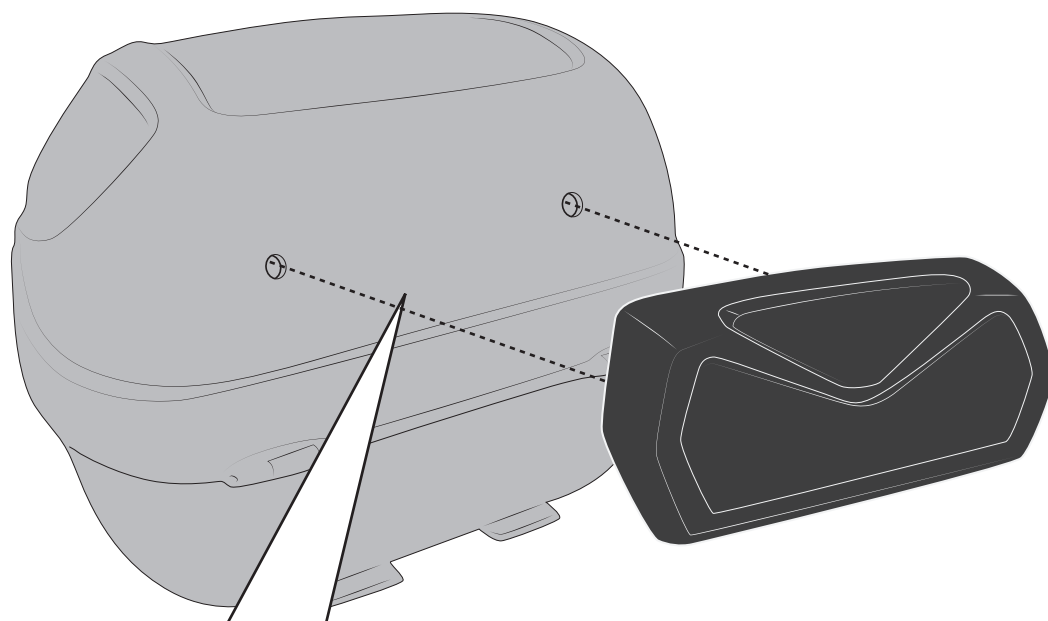

E197

SCHIENALINO - BACKREST - DOSSERET BEIFAHNER-RÜCKENLEHNE - RESPALDO - ENCOSTO

PUT A PIECE OF ADHESIVE TAPE
TO KEEP IN POSITION
THE TEMPLATE