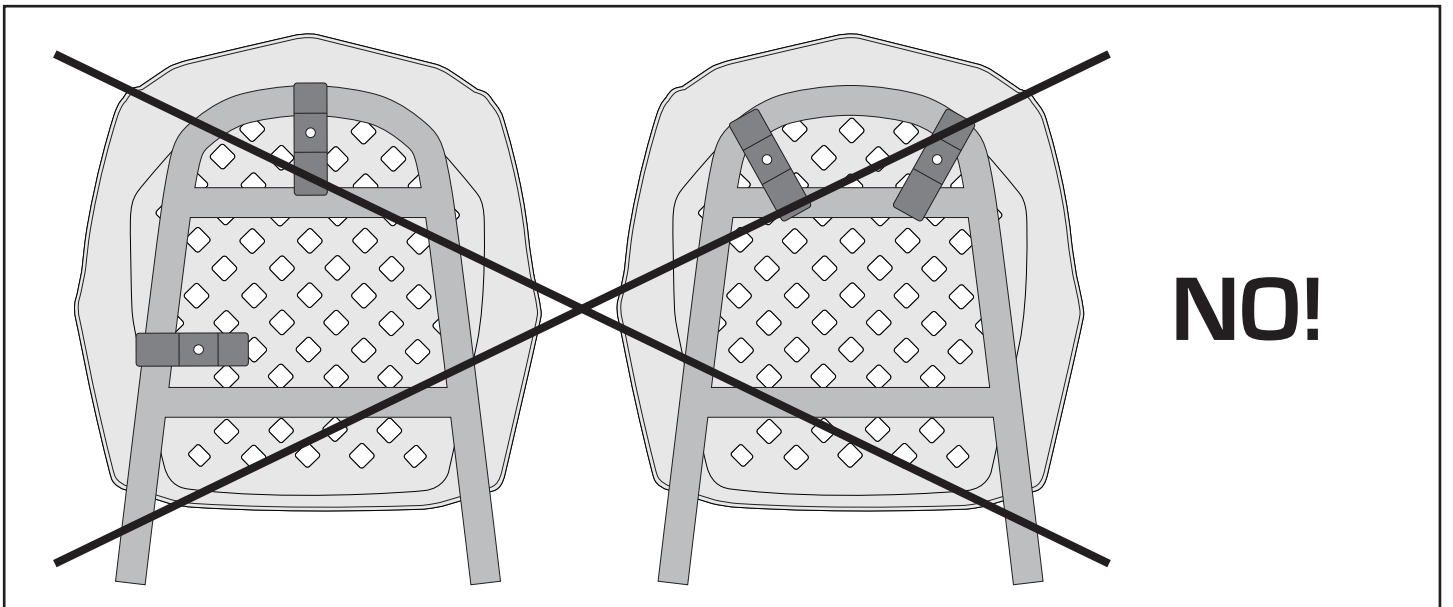

E251

PIASTRA UNIVERSALE MONOKEY - MONOKEY UNIVERSAL PLATE - MONOKEY UNIVERSAL PLATTE
PLAQUE UNIVERSELLE MONOKEY- PLACA UNIVERSAL DE MONOKEY - MONOKEY PLACA UNIVERSAL

OK!

NO!