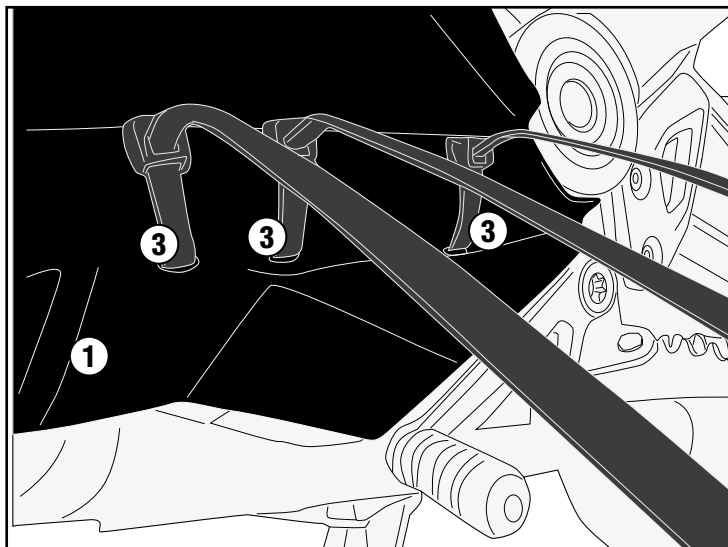

FG5108 - FG5108

PARAPIEDI - FOOTGUARDS - PARE-PIEDS SPÉCIFIQUE EN ABS - SPEZIFISCHER FUSS
PROTEKTOR AUS ABS - PROTECTOR PIE - PROTEÇÃO PARA OS PÉS

BMW R1200GS(2013/2018)/BMW R1200GS ADVENTURE(2014/2018)