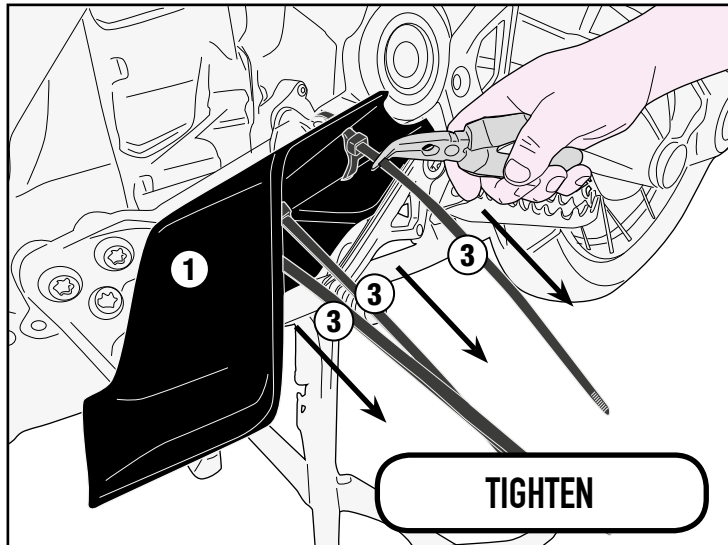

FG5108 - FG5108

PARAPIEDI - FOOTGUARDS - PARE-PIEDS SPÉCIFIQUE EN ABS - SPEZIFISCHER FUSS
PROTEKTOR AUS ABS - PROTECTOR PIE - PROTEÇÃO PARA OS PÉS

BMW R1200GS(2013/2018)/BMW R1200GS ADVENTURE(2014/2018)