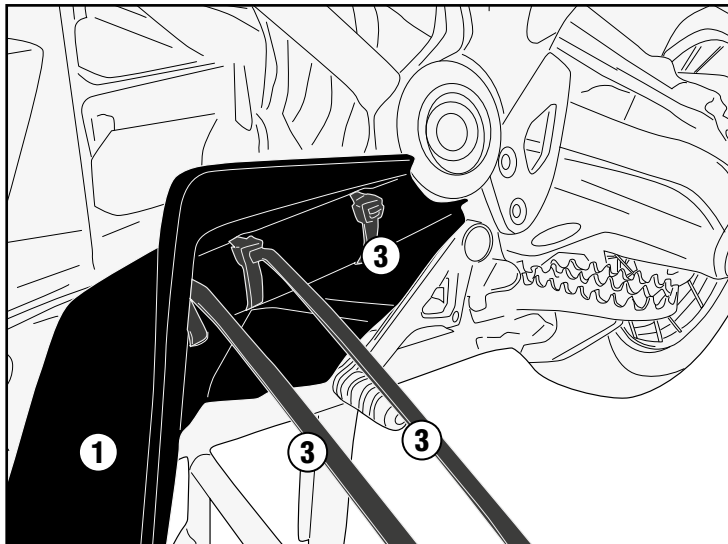

FG5108 - FG5108

PARAPIEDI - FOOTGUARDS - PARE-PIEDS SPÉCIFIQUE EN ABS - SPEZIFISCHER FUSS
PROTEKTOR AUS ABS - PROTECTOR PIE - PROTEÇÃO PARA OS PÉS

BMW R1200GS(2013/2018)/BMW R1200GS ADVENTURE(2014/2018)