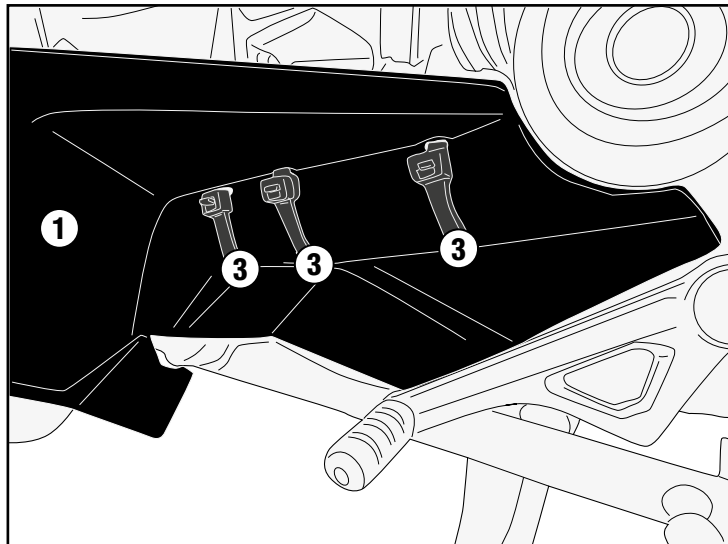

FG5108 - FG5108

PARAPIEDI - FOOTGUARDS - PARE-PIEDS SPÉCIFIQUE EN ABS - SPEZIFISCHER FUSS
PROTEKTOR AUS ABS - PROTECTOR PIE - PROTEÇÃO PARA OS PÉS

BMW R1200GS(2013/2018)/BMW R1200GS ADVENTURE(2014/2018)