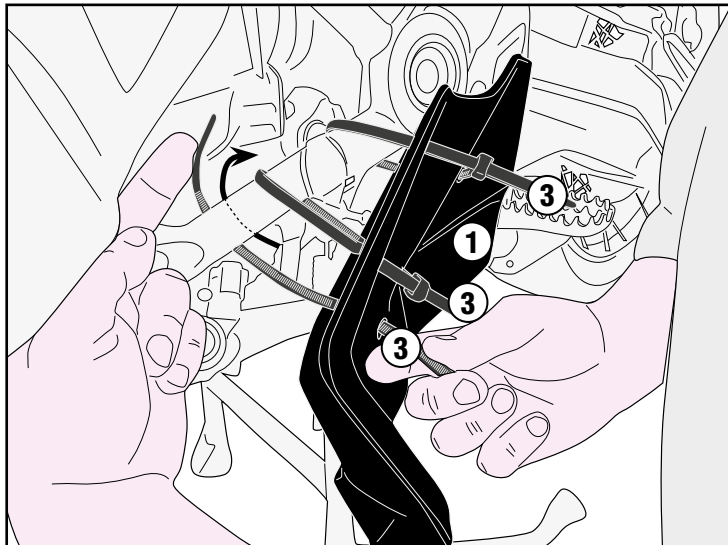

FG5108 - FG5108

PARAPIEDI - FOOTGUARDS - PARE-PIEDS SPÉCIFIQUE EN ABS - SPEZIFISCHER FUSS
PROTEKTOR AUS ABS - PROTECTOR PIE - PROTEÇÃO PARA OS PÉS

BMW R1200GS(2013/2018)/BMW R1200GS ADVENTURE(2014/2018)