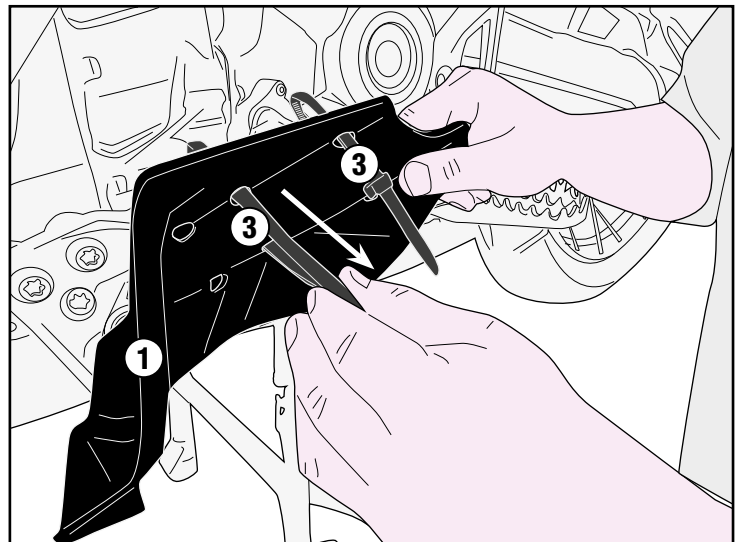

- DON'T PINCH WIRING CABLE
- INCLUDE ONLY FRAME TUBE