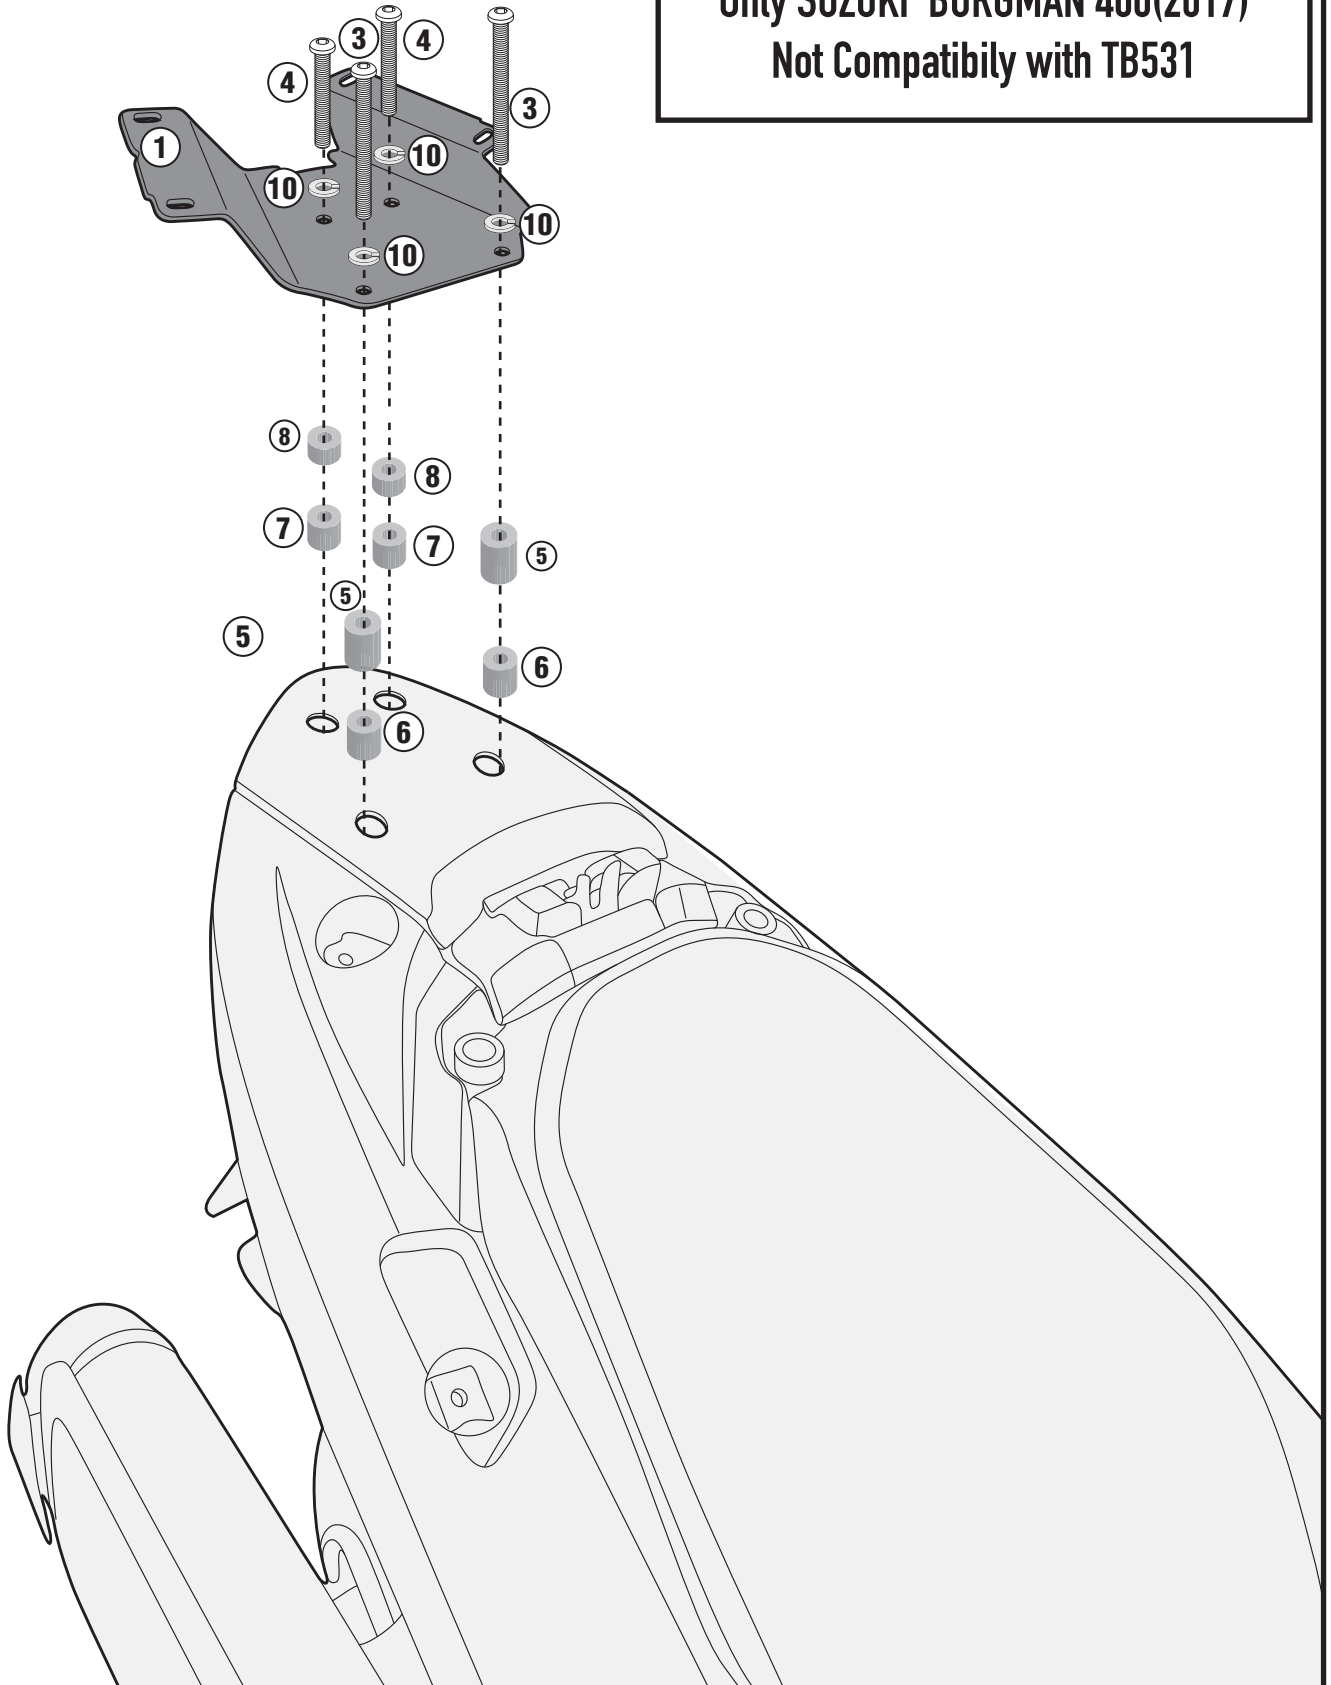

SR3115 - KR3115

PORTAPACCO SPECIFICO - SPECIFIC HOLDER - PORTE-PAQUET SPÉCIFIQUE - SPEZIFISCHER TRÄGER - PORTA-EQUIPAJE ESPECÍFICO

SUZUKI BURGMAN 400 (2006 - 2016)

SUZUKI BURGMAN 400 (2017)

Only SUZUKI BURGMAN 400(2017)
Not Compatibly with TB531

G