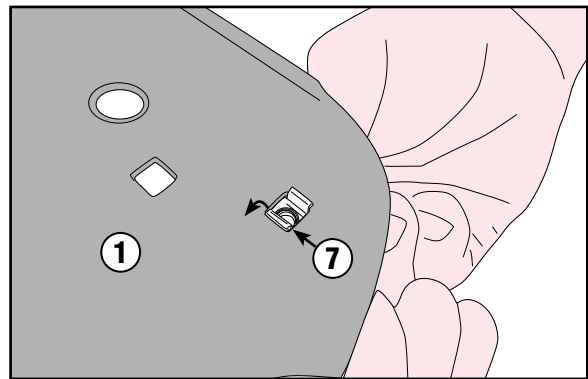

E251 MONOKEY PLATE

Z113 MONOLOCK PLATE