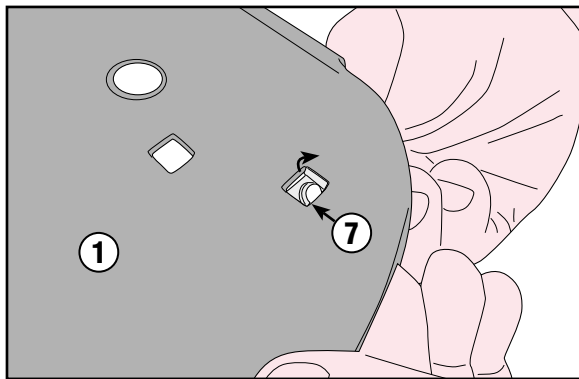

E251 MONOKEY PLATE

Z113 MONOLOCK PLATE