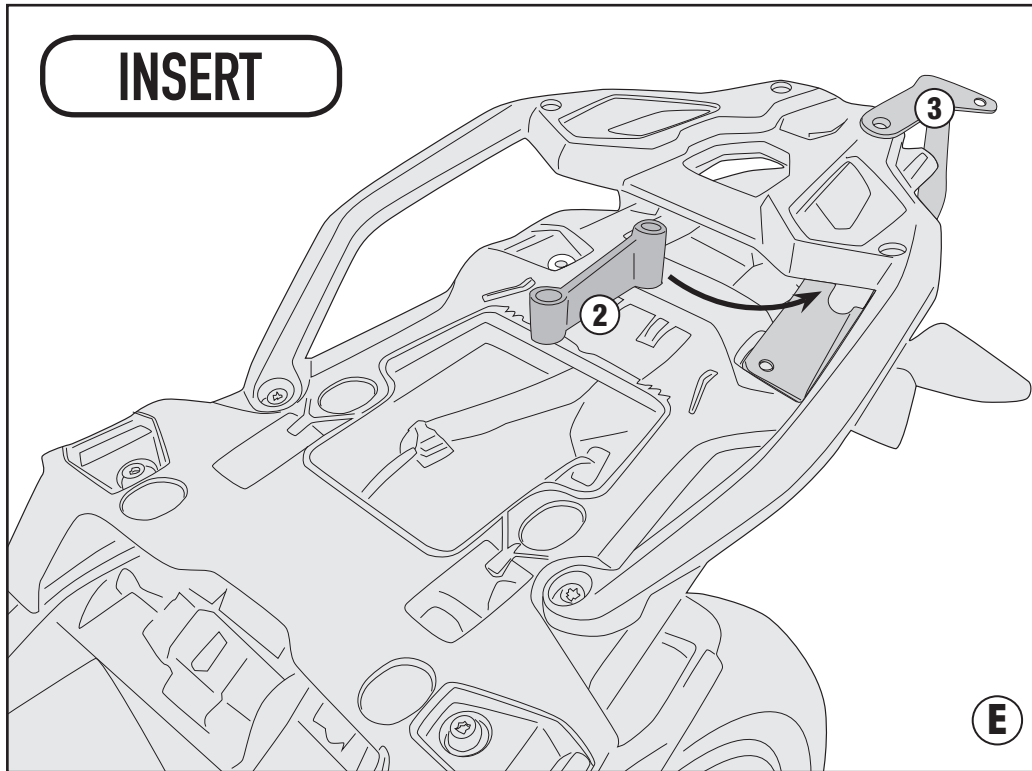

SR5129 - KR5129

PORTAPACCO SPECIFICO - SPECIFIC HOLDER - PORTE-PAQUET SPÉCIFIQUE - SPEZIFISCHER TRÄGER - PORTA-EQUIPAJE ESPECÍFICO - TRANSPORTADOR ESPECÍFICO

BMW F750GS (2018/2019) / BMW F850GS (2018/2019)