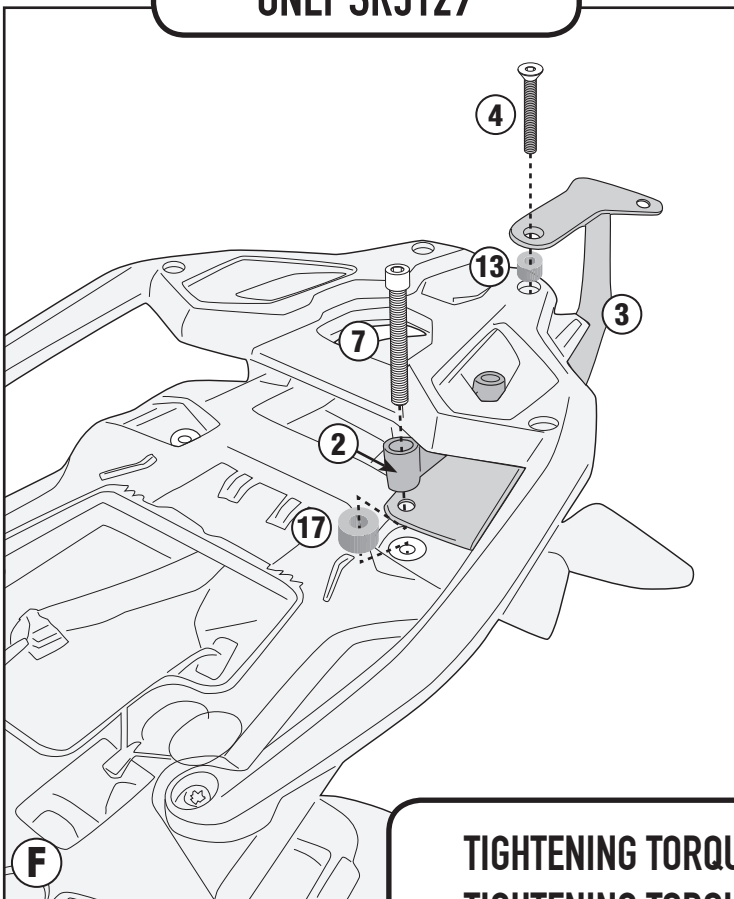

ONLY SR5129