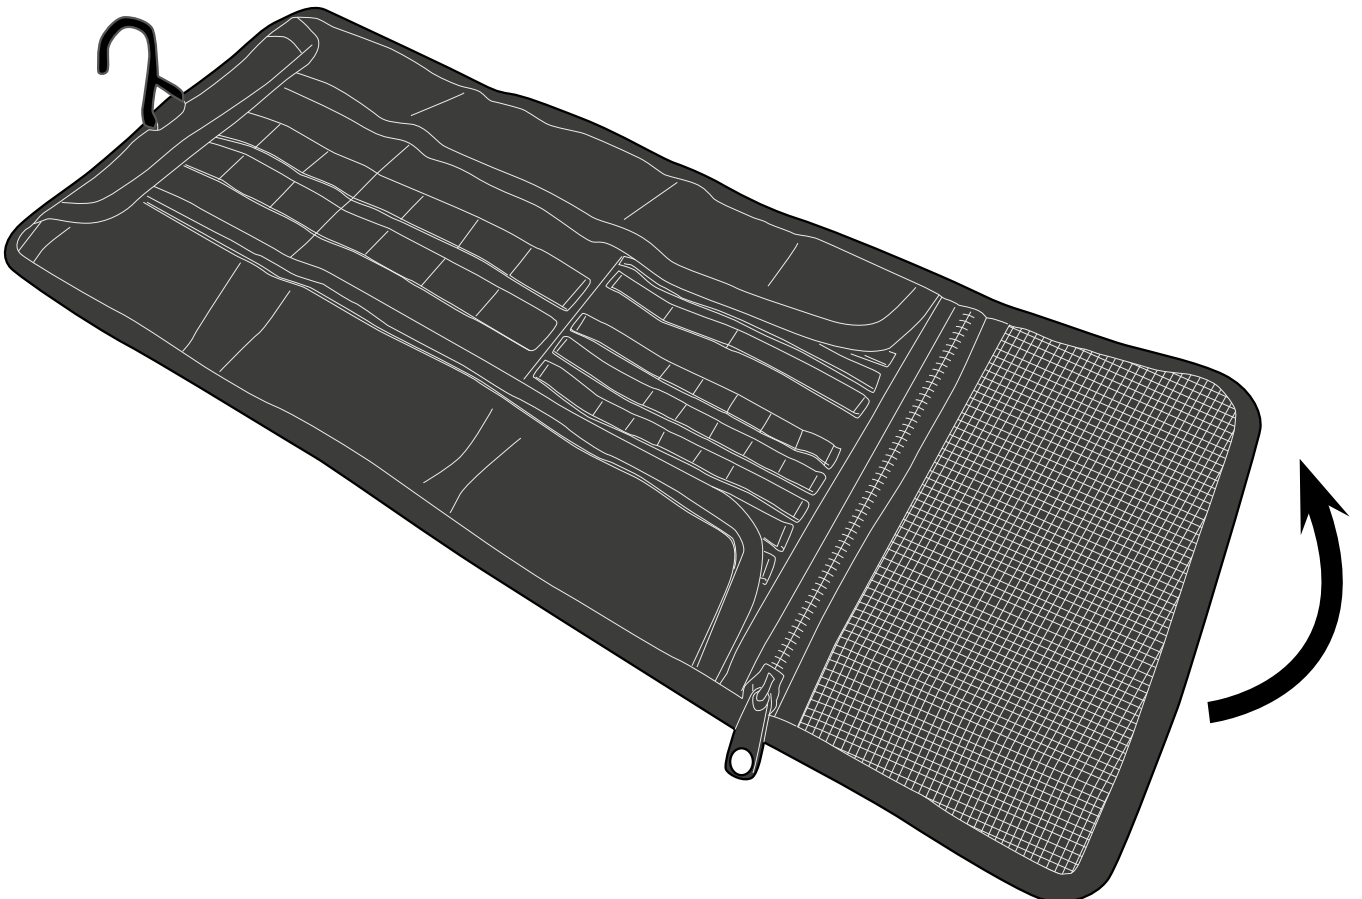

T515

BORSA ARROTOLABILE CON SCOMPARTO PORTA ATTREZZI - ROLL-TOP BAG WITH TOOL COMPARTMENT - ROLL-UP TASCHEN MIT WERKZEUGFÄCHERN - SACOCHE PORTE OUTIL - BOLSA ENROLLABLE CON COMPARTIMENTO PORTA UTENSILIOS

T515

BORSA ARROTOLABILE CON SCOMPARTO PORTA ATTREZZI - ROLL-TOP BAG WITH TOOL COMPARTMENT - ROLL-UP TASCHE MIT WERKZEUGFÄCHERN -
SACOCHÉ PORTE OUTIL - BOLSA ENROLLABLE CON COMPARTIMENTO PORTA UTENSILIOS