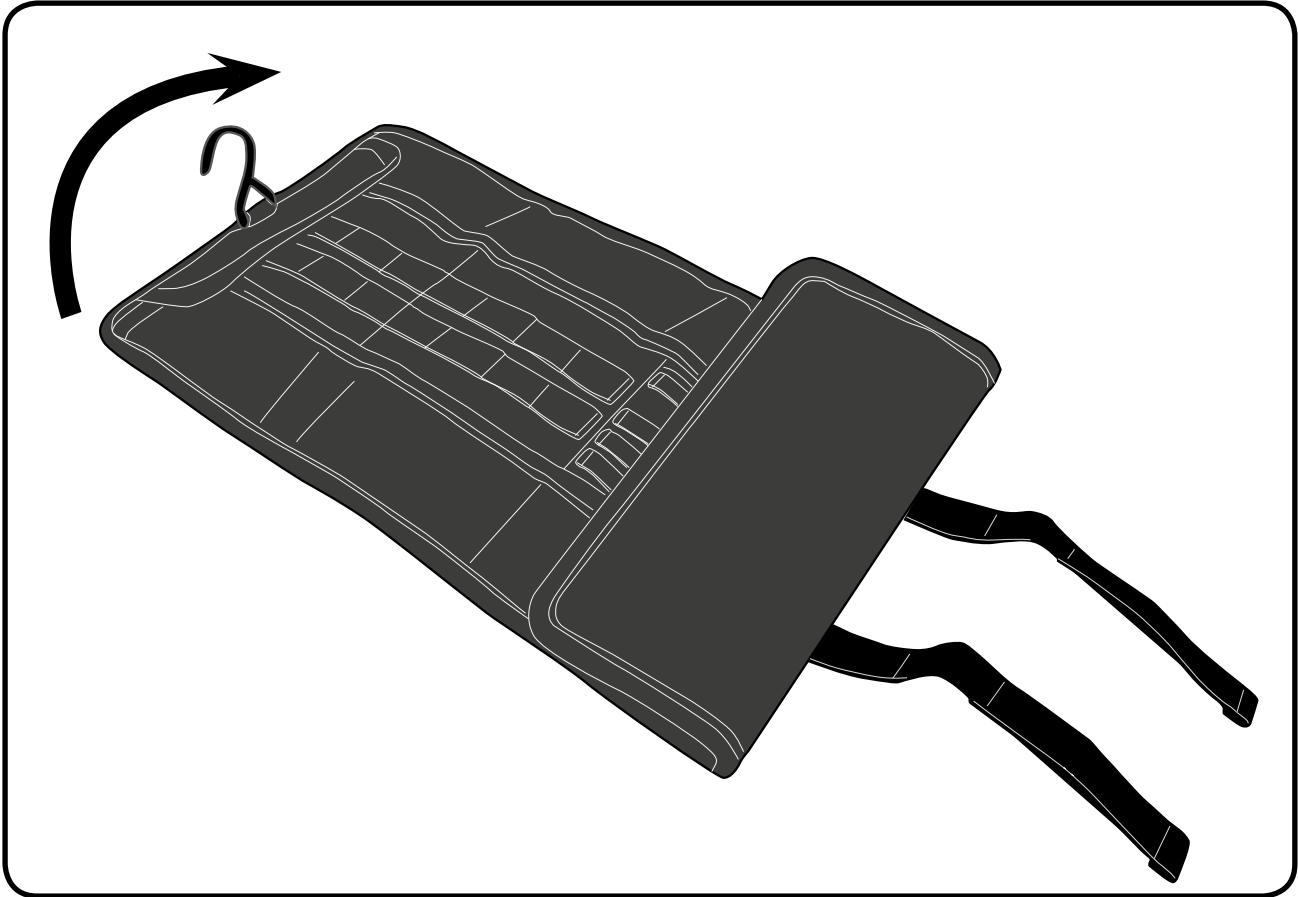

T515

BORSA ARROTOLABILE CON SCOMPARTO PORTA ATTREZZI - ROLL-TOP BAG WITH TOOL COMPARTMENT - ROLL-UP TASCHEN MIT WERKZEUGFÄCHERN - SACOCHE PORTE OUTIL - BOLSA ENROLLABLE CON COMPARTIMENTO PORTA UTENSILIOS

T515

BORSA ARROTOLABILE CON SCOMPARTO PORTA ATTREZZI - ROLL-TOP BAG WITH TOOL COMPARTMENT - ROLL-UP TASCHE MIT WERKZEUGFÄCHERN -
SACOCHÉ PORTE OUTIL - BOLSA ENROLLABLE CON COMPARTIMENTO PORTA UTENSILIOS