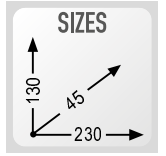

T515

BORSA ARROTOLABILE CON SCOMPARTO PORTA ATTREZZI - ROLL-TOP BAG WITH TOOL COMPARTMENT - ROLL-UP TASCHEN MIT WERKZEUGFÄCHERN - SACOCHE PORTE OUTIL - BOLSA ENROLLABLE CON COMPARTIMENTO PORTA UTENSILIOS