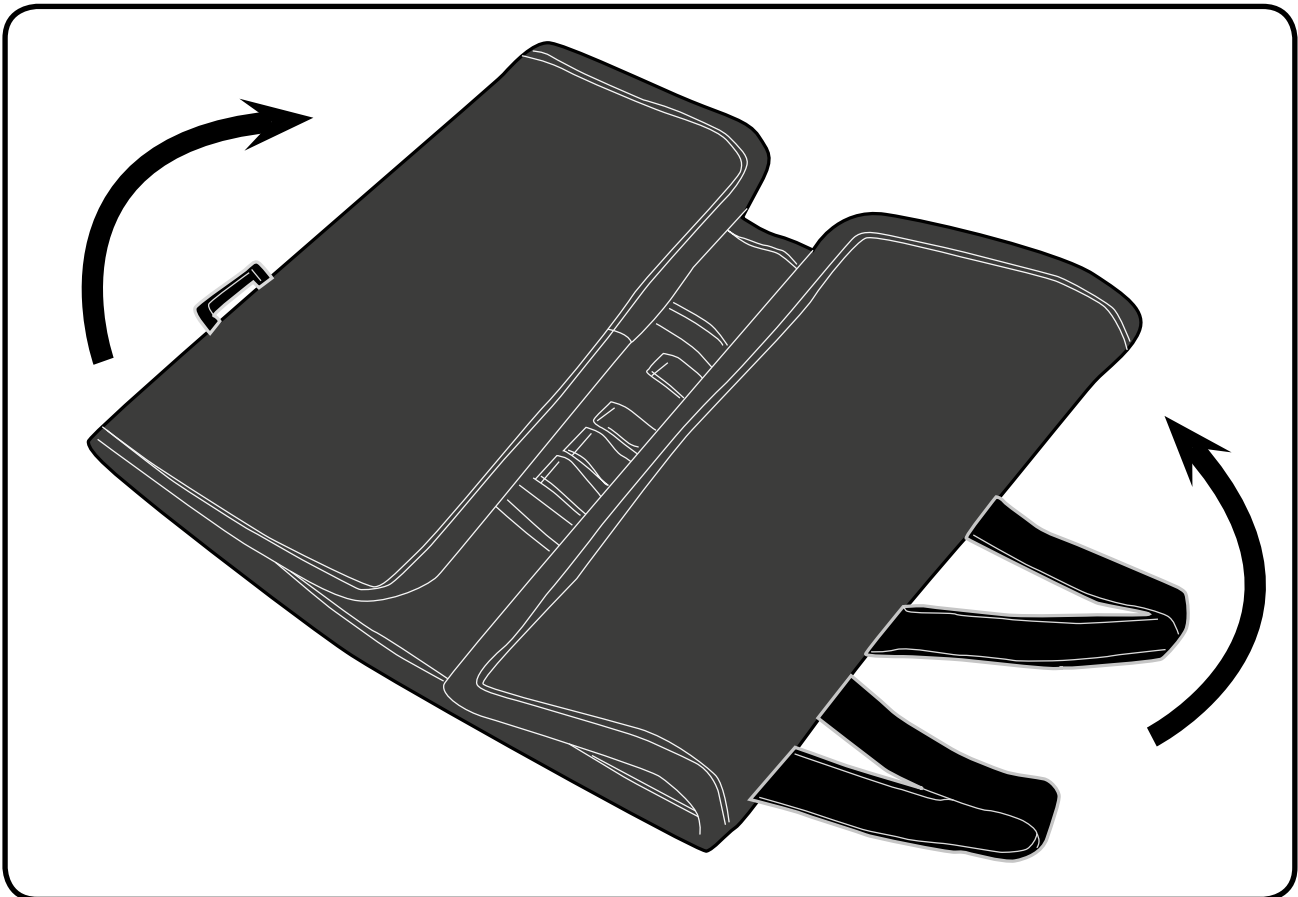

T515

BORSA ARROTOLABILE CON SCOMPARTO PORTA ATTREZZI - ROLL-TOP BAG WITH TOOL COMPARTMENT - ROLL-UP TASCHEN MIT WERKZEUGFÄCHERN - SACOCHE PORTE OUTIL - BOLSA ENROLLABLE CON COMPARTIMENTO PORTA UTENSILIOS

T515

BORSA ARROTOLABILE CON SCOMPARTO PORTA ATTREZZI - ROLL-TOP BAG WITH TOOL COMPARTMENT - ROLL-UP TASCHE MIT WERKZEUGFÄCHERN -
SACOCHÉ PORTE OUTIL - BOLSA ENROLLABLE CON COMPARTIMENTO PORTA UTENSILIOS